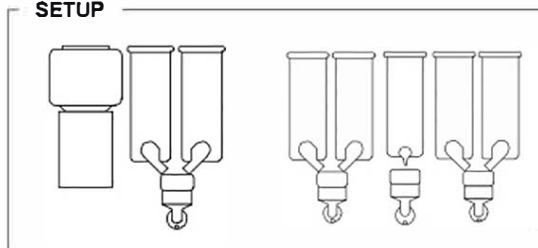

KRONOS

USER INTERFACE

LCD display, Service / programming internal keyboard

Easy programming of drink menu

Multilanguage selection

DESIGN

Stainless Steel Door

Structure varnished with epoxy-powder

Personalised drink menu

"table top" installation or requested additional base cabinet (opt)

TECHNICAL INFORMATION

Microprocessor electronic board, 24vdc devices

All functions are programmable directly from the keyboard

Counter to block the consumptions

INFORMATION

Easy maintenance

Interface for any payment system: mdb, executive, parallel

Patented infusion espresso group

CAPACITY

8 selections

OPTIONAL

Payment system

Main water connection ¼ gas

Hot water

Water tank kit (about 7 lt)

TECHNICAL DATA

Power: 1700W

Weight: 31Kg

Dimension: L35 x H82 x P44

Voltage: 230/120v – 50/60hz

SETUP

Coffee Group

Soluble